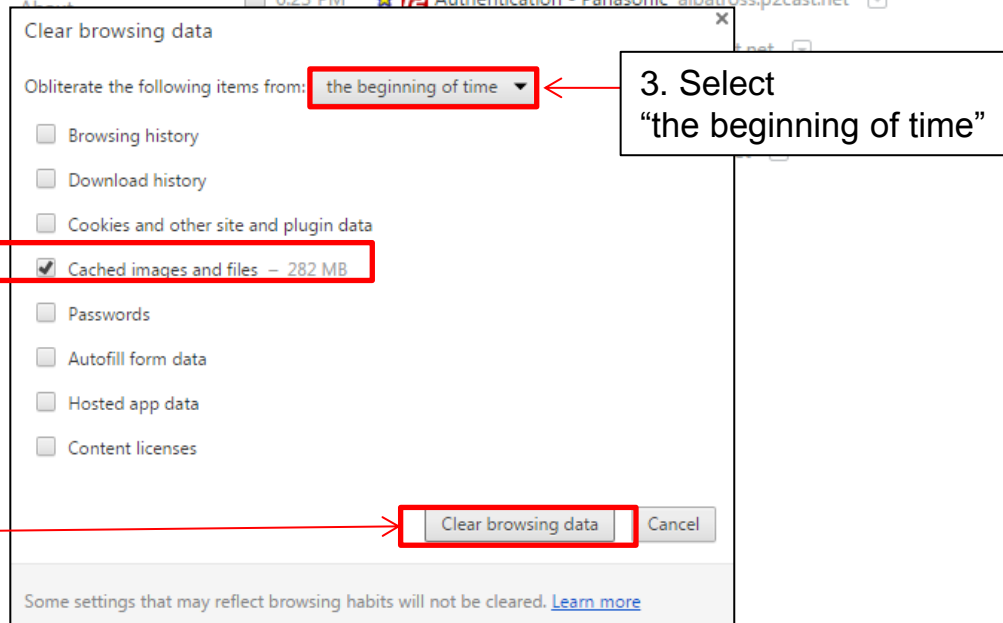

1. In case of password reset

Correct display

2. In case of log into P2 Cast

Correct display

Remedy for Irregular log-in screen

Please clear the cache images with following procedure.

1. Click history

2. Click "Clear browsing data"