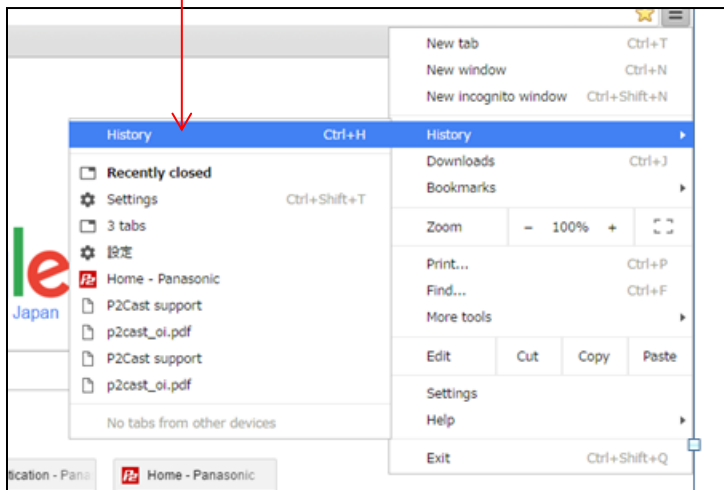

1. In case of password reset

Correct display

2. In case of log into P2 Cast

Correct display

Remedy for Irregular log-in screen

Please clear the cache images with following procedure.

1. Click history

2. Click "Clear browsing data"