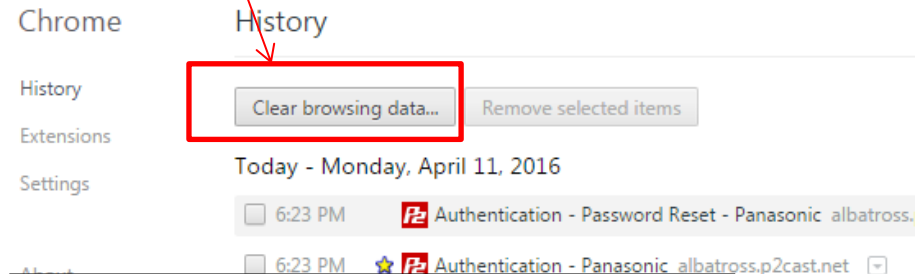

1. In case of password reset

Correct display

2. In case of log into P2 Cast

Correct display

Remedy for Irregular log-in screen

Please clear the cache images with following procedure.

1. Click history

2. Click "Clear browsing data"