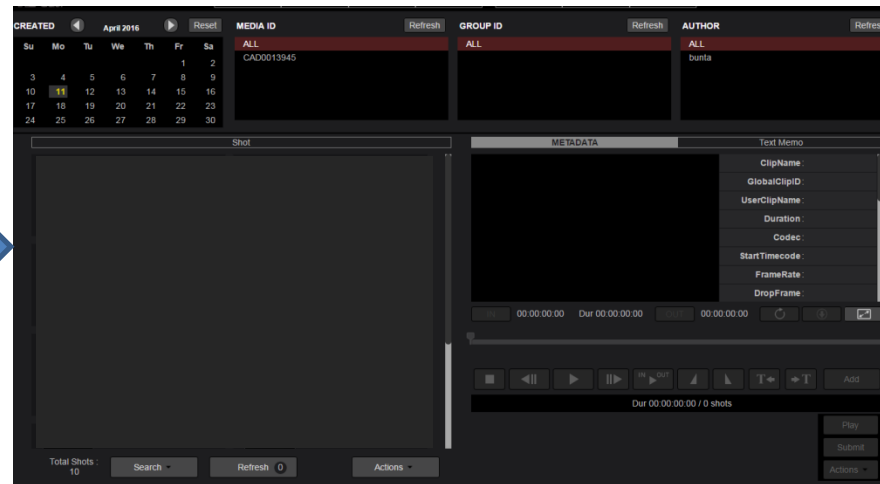

Irregular log-in screen

Correct log-in screen

If you try to reset your password from “ Click here if you have forgotten your password ” or log-into P2 Cast with irregular log-in screen, following strange display appears.

1. In case of password reset

Correct display

2. In case of log into P2 Cast

Correct display

Remedy for Irregular log-in screen

Please clear the cache images with following procedure.

1. Click history

2. Click "Clear browsing data"